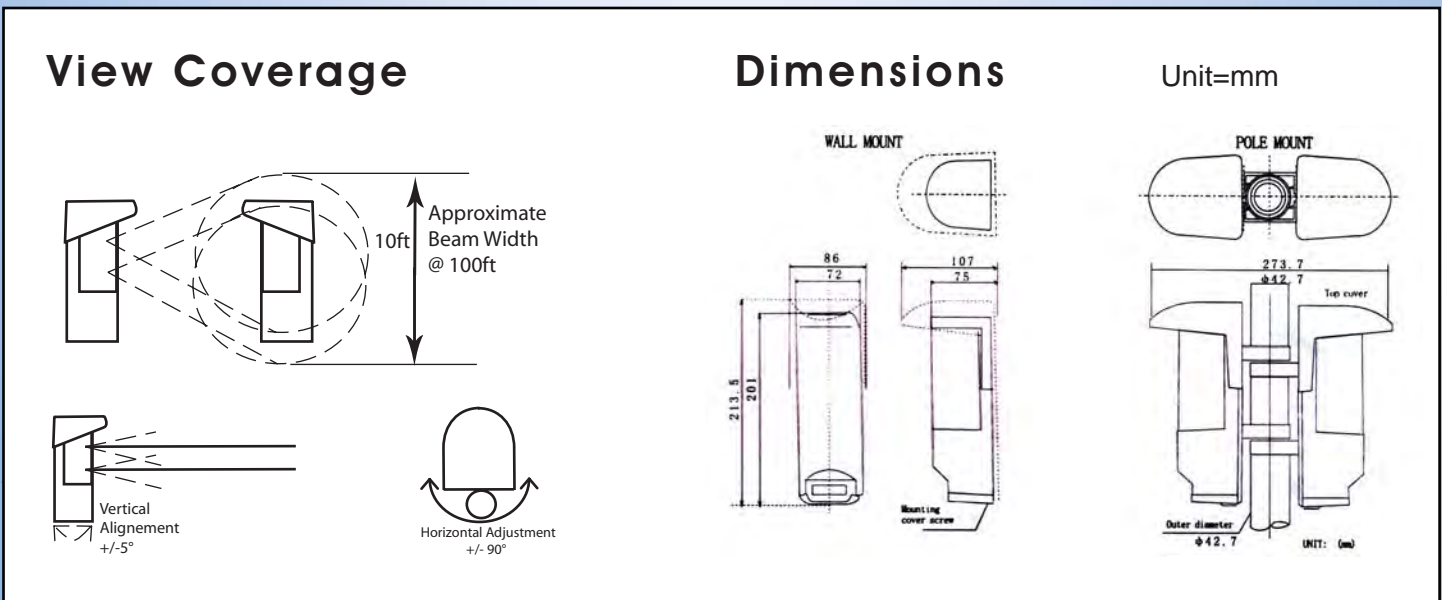

DESCRIPTION

4700 AIRCENTER CIRCLE • RENO, NV 89502
PHONE: (775) 827-8000 • FAX: (775) 827-0762
EMAIL info@aleph-usa.com

www.aleph-usa.com