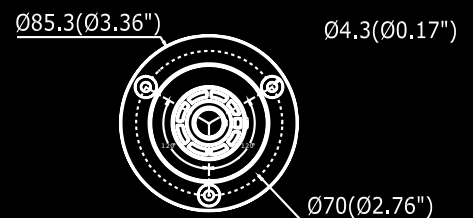

LB7TURBOV / W

Legend Turbo HD Bullet Camera

► Camera

Parameter	720p Vari-focal IR Turbo HD Bullet Camera
Image Sensor	1MP CMOS Image Sensor
Signal System	PAL / NTSC
Effective Pixels	1280(H) * 720(V)
Min. Illumination	0.01Lux @ (F1.2, AGC ON), 0 Lux with IR
Shutter Speed	1/25 (1/30)s to 1/50,000 s
Lens	Varifocal 2.8 ~ 12 mm @F1.4
Lens Mount	∅14
Angle Adjustment	Pan: 0 - 360°, Tilt: 0 - 90°, Rotation: 0 - 360°
Day & Night	ICR
Synchronization	Internal synchronization
Video Frame Rate	720p @ 30 fps
HD / CVBS Video	1 Analog HD / CVBS output (selectable)
Output	1Vp-p Composite Output (75Ω / BNC)
S/N Ratio	More than 52dB

► General

Working Temperature/ Humidity	-40°C-60°C(-40°F-140°F) Humidity 90% or less (non-condensing)
Power Supply	12 VDC
Power Consumption	Max. 4.5W
Weather Proof Ratings	IP66
IR Range	Up to 40m
Dimensions	92x84.8x269.6 mm (3.62"x3.34"x10.6")
Weight	1010 g (2.23 lbs)

Unit: mm

epcom[®]

LEGEND
TURBOHD