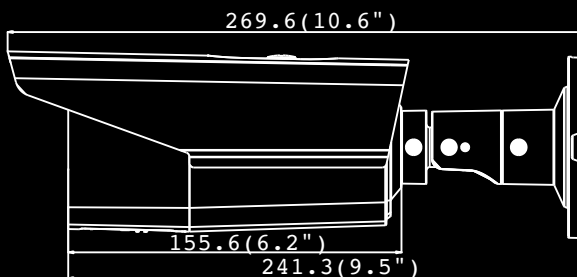

LB7TURBOV / W

Legend Turbo HD Bullet Camera

► Camera

Parameter	720p Vari-focal IR Turbo HD Bullet Camera
Image Sensor	1MP CMOS Image Sensor
Signal System	PAL / NTSC
Effective Pixels	1280(H) * 720(V)
Min. Illumination	0.01Lux @ (F1.2, AGC ON), 0 Lux with IR
Shutter Speed	1/25 (1/30)s to 1/50,000 s
Lens	Varifocal 2.8 ~ 12 mm @F1.4
Lens Mount	∅14
Angle Adjustment	Pan: 0 - 360°, Tilt: 0 - 90°, Rotation: 0 - 360°
Day & Night	ICR
Synchronization	Internal synchronization
Video Frame Rate	720p @ 30 fps
HD / CVBS Video	1 Analog HD / CVBS output (selectable)
Output	1Vp-p Composite Output (75Ω / BNC)
S/N Ratio	More than 52dB

► General

Working Temperature/ Humidity	-40°C-60°C(-40°F-140°F) Humidity 90% or less (non-condensing)
Power Supply	12 VDC
Power Consumption	Max. 4.5W
Weather Proof Ratings	IP66
IR Range	Up to 40m
Dimensions	92x84.8x269.6 mm (3.62"x3.34"x10.6")
Weight	1010 g (2.23 lbs)

Unit: mm

epcom[®]

LEGEND
TURBOHD