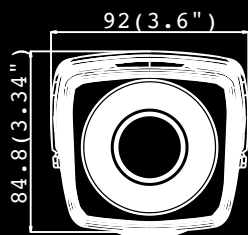

LB7TURBOV / W

Legend Turbo HD Bullet Camera

► Camera

Parameter	720p Vari-focal IR Turbo HD Bullet Camera
Image Sensor	1MP CMOS Image Sensor
Signal System	PAL / NTSC
Effective Pixels	1280(H) * 720(V)
Min. Illumination	0.01Lux @ (F1.2, AGC ON), 0 Lux with IR
Shutter Speed	1/25 (1/30)s to 1/50,000 s
Lens	Varifocal 2.8 ~ 12 mm @F1.4
Lens Mount	∅14
Angle Adjustment	Pan: 0 - 360°, Tilt: 0 - 90°, Rotation: 0 - 360°
Day & Night	ICR
Synchronization	Internal synchronization
Video Frame Rate	720p @ 30 fps
HD / CVBS Video	1 Analog HD / CVBS output (selectable)
Output	1Vp-p Composite Output (75Ω / BNC)
S/N Ratio	More than 52dB

► General

Working Temperature/ Humidity	-40°C-60°C(-40°F-140°F) Humidity 90% or less (non-condensing)
Power Supply	12 VDC
Power Consumption	Max. 4.5W
Weather Proof Ratings	IP66
IR Range	Up to 40m
Dimensions	92x84.8x269.6 mm (3.62"x3.34"x10.6")
Weight	1010 g (2.23 lbs)