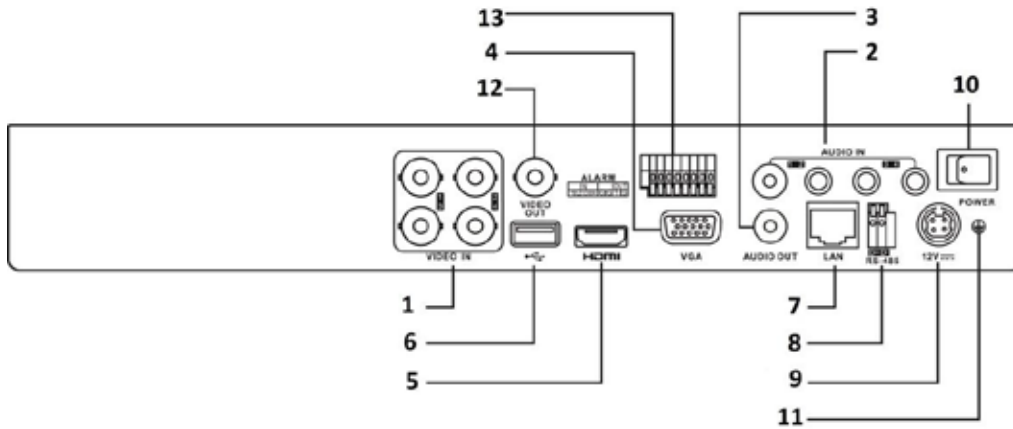

EV3004TURBO

Turbo HD NVR

► Specifications

Model		EV3004TURBO
Video/Audio Input	Video Compression	H.264+/H.264
	Video input	4-ch BNC interface (1.0Vp-p, 75 Ω), supporting coaxitron connection
	Supported HDTVl input	1080p/25Hz, 1080p/30Hz, 720p/25Hz, 720p/30Hz, 720P/50Hz, 720p/60Hz, 3MP
	Supported AHD input	720p/25Hz, 720p/30Hz
	CVBS input	Support
	IP video input	2-ch Up to 4 MP resolution
	Audio compression	G.711u
	Audio input	4-ch, RCA (2.0 Vp-p, 1 KΩ)
Video/Audio output	CVBS output	Support
	HDMI/VGA Output	VGA: 1-ch, 1920 × 1080/60Hz, 1280 × 1024/60Hz, 1280 × 720/60Hz, 1024 × 768/60 Hz HDMI: 1-ch, 1920 × 1080/60Hz, 1280 × 024/60Hz, 1280 × 720/60Hz, 1024 × 768/60Hz
	Encoding Resolution	3MP@15fps/1080p/720p/WD1/4CIF/VGA/CIF
	Frame Rate	Main stream: 25 fps (P)/30 fps (N) Sub-stream: WD1/4CIF@12fps (non-real-time); CIF/QVGA/QCIF (real time)
	Video Bit Rate	32 Kbps to 10 Mbps
	Audio Output	1-ch, RCA (Linear, 1 KΩ)
	Audio Bit Rate	64 Kbps
	Dual-Stream	Support
	Stream Type	Video, Video & Audio
Synchronous playback	4-ch	
Network management	Network Protocols	TCP/IP, PPPoE, DHCP, Hik Cloud P2P, DNS, DDNS, NTP, SADP, NFS, iSCSI, UPnP™, HTTPS, ONVIF
Hard disk	SATA	1 SATA interface
	Capacity	Up to 6TB capacity
External interface	Two-way audio input	1-ch, RCA (2.0 Vp-p, 1 KΩ) (using the audio input)
	Network interface	1, RJ45 10M/100M self-adaptive Ethernet interface
	USB Interface	2 × USB 2
	Serial interface	1; RS-485 serial interface, half-duplex
	Alarm in/out	4/1
General	Power supply	12 VDC
	Consumption (without HDD)	≤ 15W
	Working temperature	-10 °C to +55 °C (14 °F to 131 °F)
	Working humidity	10% to 90%
	Dimensions (W × D × H)	315 × 242 × 45 mm (12.4 × 9.5 × 1.8 inch)
Weight (without HDD)	≤ 1.5 kg (3.3 lb)	

Turbo HD NVR

► Physical Interfaces

Index	Description
1	VIDEO IN
2	AUDIO IN, RCA Connector
3	AUDIO OUT, RCA Connector
4	VGA Interface
5	HDMI Interface
6	USB Interface
7	LAN Network Interface
8	RS-485 Serial Interface